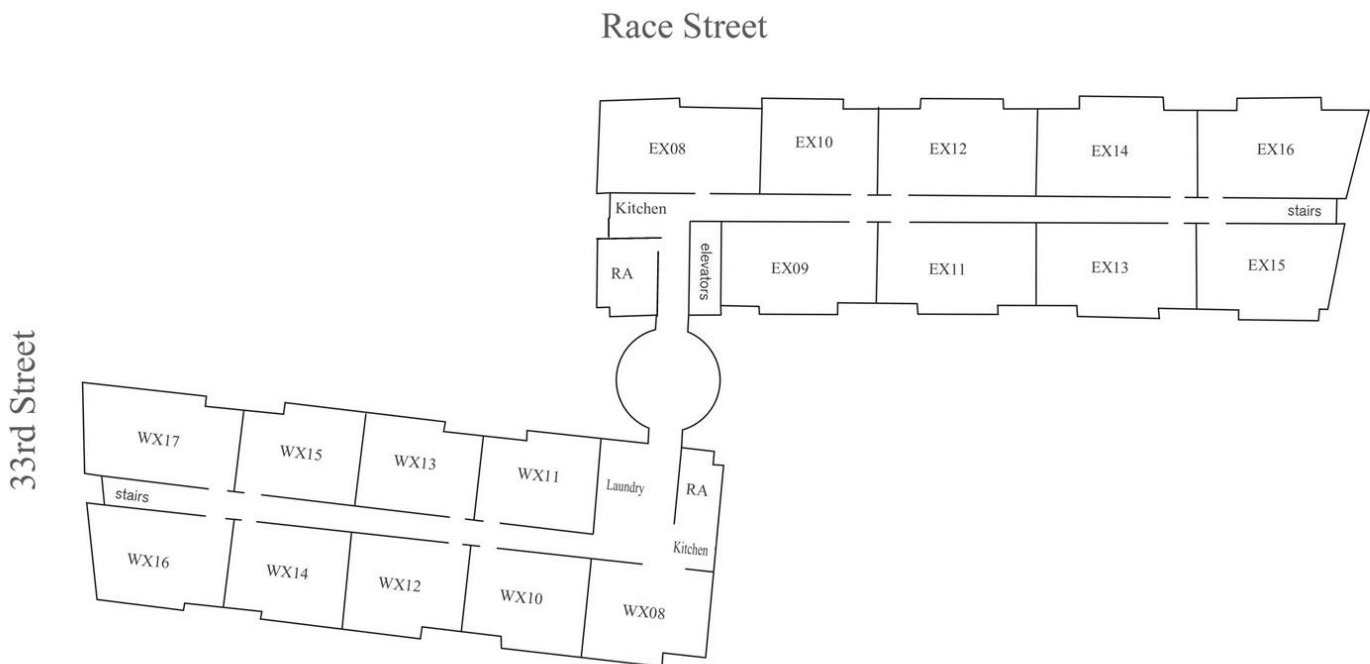

NORTH HALL

2014-2015 Online Self-Selection Room Guide

North Hall offers 2 and 3 bedroom suites with 2-3 students per bedroom. Suites are the same gender with male and females on the same floor. Each wing has its own kitchen with stove, oven, and sink. Self-regulating heating/air conditioning unit for the entire suite and tile floors in all rooms of the suite. Indoor bike storage in the lower level. Floor plans not drawn to scale. Internet, cable, phone, and laundry are included.

Floor plans of each individual suite can be found in MyHousing Self-Selection by clicking on

The following rooms are triples (3 people per bedroom):					
E115B	E315B	E515B	W116B	W316B	W516B
E215B	E415B	EL27-B	W216B	W416B	W616B
"A" Room is double occupancy; "B" Room is triple occupancy for a total of 5 students per two bedroom suite					