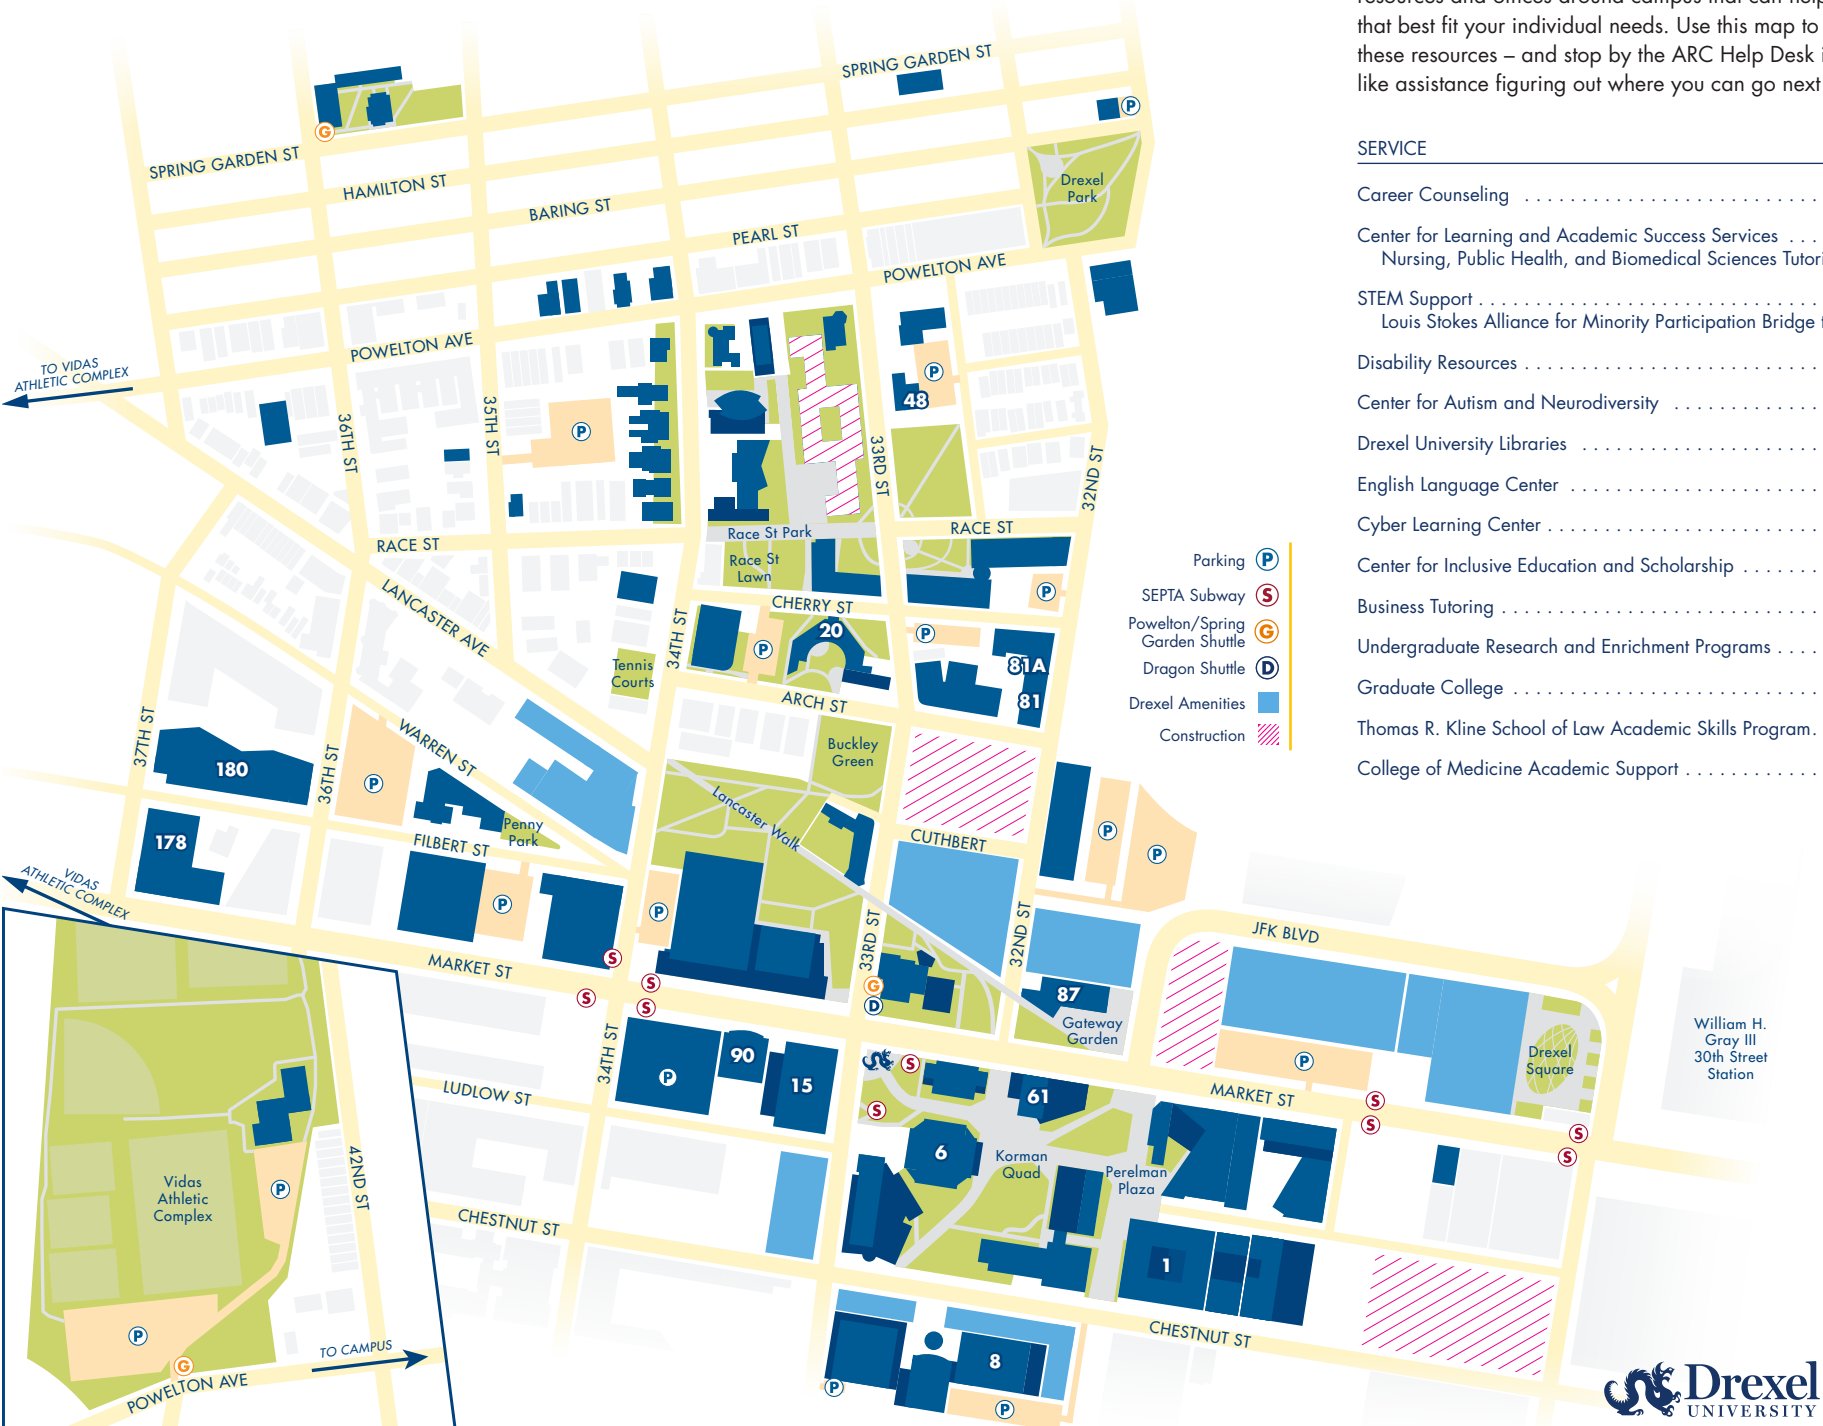

James Creese Student Center  
(for CLASS and LSAMP)

# Drexel University – Resources Around Campus

While most academic support services at Drexel can be found at the ARC in the Korman Center (Building 6), there are several other resources and offices around campus that can help you access the tools that best fit your individual needs. Use this map to help you navigate these resources – and stop by the ARC Help Desk in Korman if you’d like assistance figuring out where you can go next to get started.