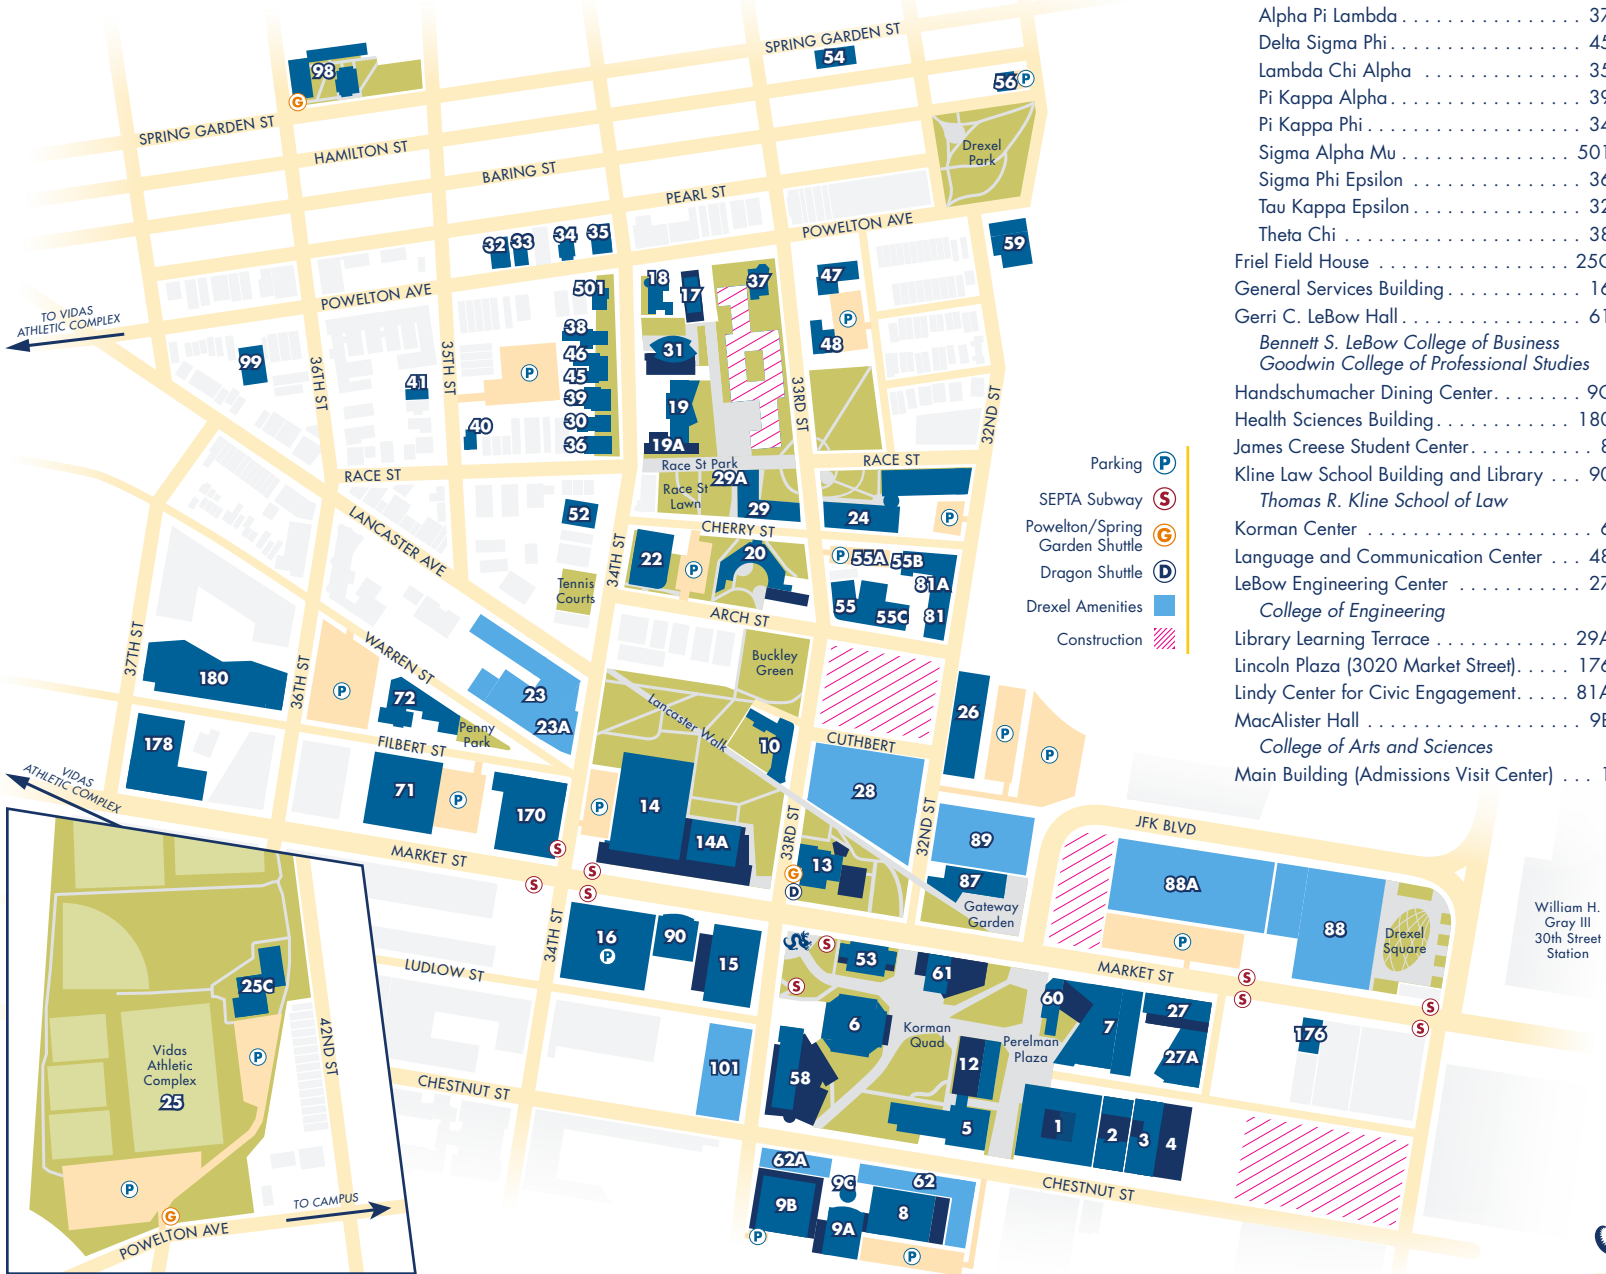

Design Arts Annex 55A	Mandell Theater 9A
Disque Hall 12	Nesbitt Hall 13
Dornise Center for Neighborhood Partnerships 98	<i>Dornise School of Public Health</i>
Drexel Police Station 55C	Northside Dining Terrace 19A
Drexel Recreation Center 14A	Parking Garage 16
Drexel Smart House 40	Paul Peck Alumni Center 60
Fraternity Houses	Pearlstein Business Learning Center 53
Alpha Chi Rho 30	<i>Charles D. Close School of Entrepreneurship</i>
Alpha Epsilon Pi 30	PSA Building 47
Alpha Pi Lambda 37	Randell Hall 2
Delta Sigma Phi 45	Raymond G. Perelman Center for Jewish Life 52
Lambda Chi Alpha 35	Residence Halls
Pi Kappa Alpha 39	Bentley Hall 20
Pi Kappa Phi 34	<i>Pennonni Honors College</i>
Sigma Alpha Mu 501	Caneris Hall 26
Sigma Phi Epsilon 36	Kelly Hall 19
Tau Kappa Epsilon 32	Millennium Hall 31
Theta Chi 38	North Hall 24
Friel Field House 25C	Race Street Residences 29
General Services Building 16	Towers Hall 22
Gerri C. LeBow Hall 61	Van Rensselaer Hall 17
<i>Bennett S. LeBow College of Business</i>	Ross Commons 18
<i>Goodwin College of Professional Studies</i>	Rush Building 10
Handschumacher Dining Center 9C	Sorority Houses
Health Sciences Building 180	Alpha Sigma Alpha 39
James Creese Student Center 8	Delta Phi Epsilon 46
Kline Law School Building and Library 90	Delta Zeta 36
<i>Thomas R. Kline School of Law</i>	Phi Sigma Sigma 33
Korman Center 6	Stratton Hall 5
Language and Communication Center 48	The Study at University City (Hotel) 101
LeBow Engineering Center 27	The Summit 23
<i>College of Engineering</i>	University Crossings 89
Library Learning Terrace 29A	Urban Eatery 23A
Lincoln Plaza (3020 Market Street) 176	URBN Center 71
Lindy Center for Civic Engagement 81A	<i>Antoinette Westphal College of Media Arts & Design</i>
MacAlister Hall 9B	URBN Center Annex 72
<i>College of Arts and Sciences</i>	Vidas Athletic Complex 25
Main Building (Admissions Visit Center) 1	W.W. Hagerty Library 15
	208 N. 35th Street 41
	400 N. 31st Street 56
	3101 Market Street 88A
	3201 Arch Street 81
	3210 Cherry Street 55B
	3210 Spring Garden Street 54
	3401 Market Street 170
	<i>School of Education</i>
	3608 Powelton Avenue 99
	3675 Market Street 178
	<i>College of Computing & Informatics</i>